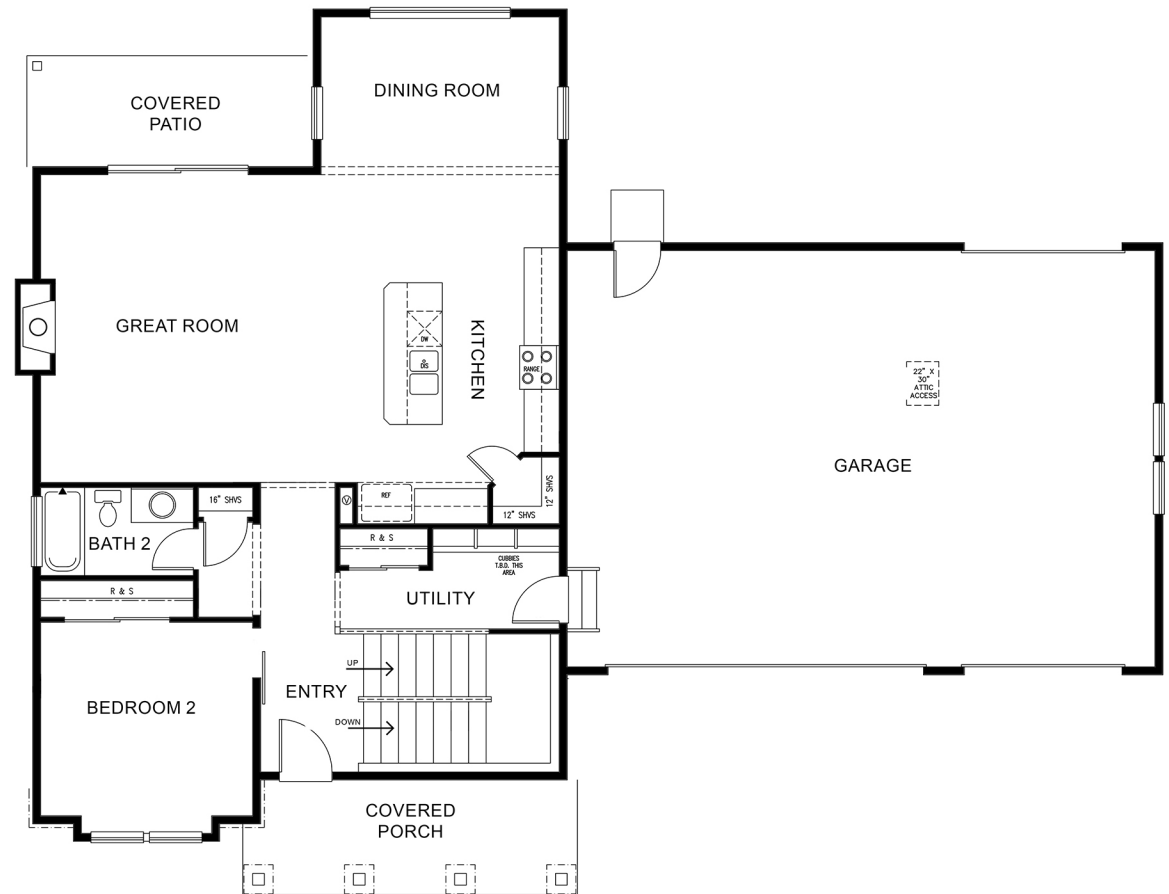

MAIN LEVEL

SECOND LEVEL

LOWER LEVEL

SUMMIT

FINISHED BASMENT

3,226 SQ FT

Two Story | 5 Bedrooms | 4 Baths | 3 Car Garage

SECOND LEVEL

MAIN LEVEL

SUMMIT

UNFINISHED BASMENT

2,450 SQ FT

Two Story | 4 Bedrooms | 3 Baths | 3 Car Garage