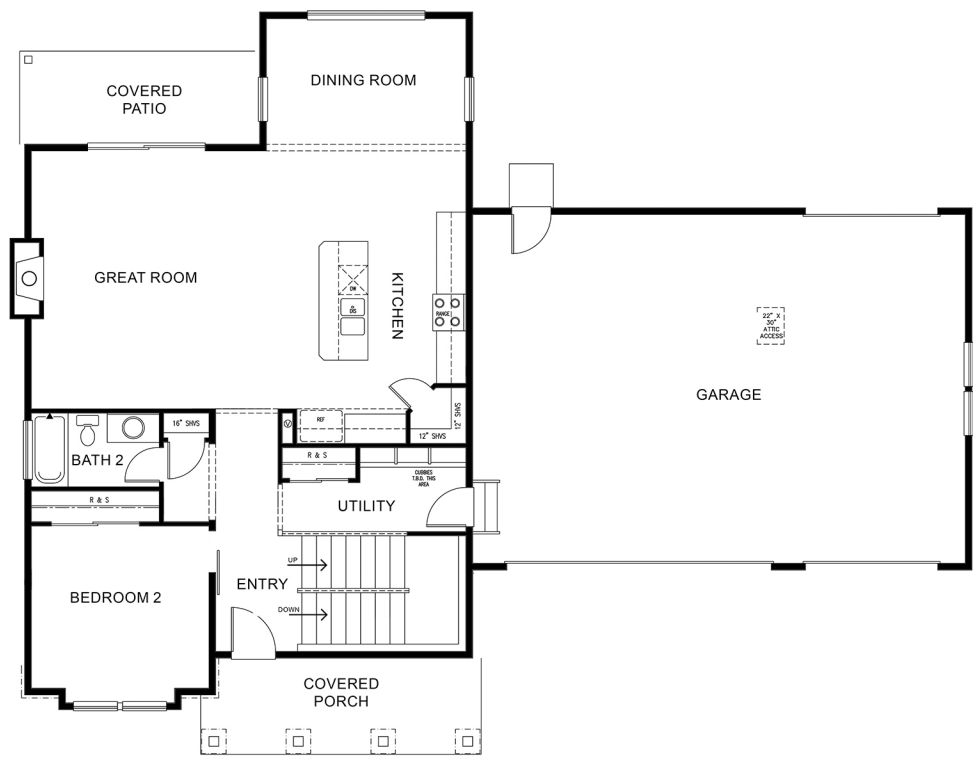

MAIN LEVEL

SECOND LEVEL

LOWER LEVEL

SUMMIT

FINISHED BASMENT

3,226 SQ FT

Two Story | 5 Bedrooms | 4 Baths | 3 Car Garage

SECOND LEVEL

MAIN LEVEL

SUMMIT

UNFINISHED BASMENT

2,450 SQ FT

Two Story | 4 Bedrooms | 3 Baths | 3 Car Garage