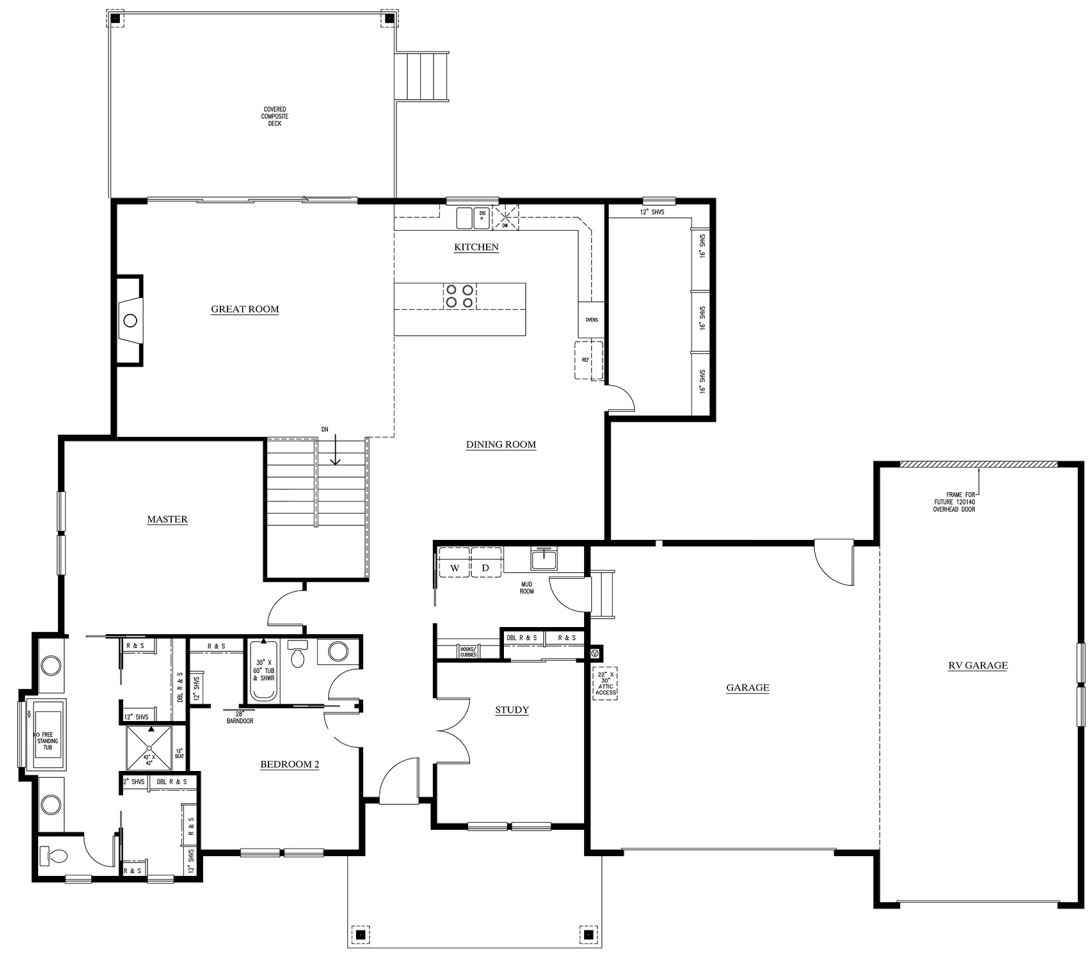

LOWER LEVEL

MAIN LEVEL

# HAVEN

FINISHED BASMENT  
3,506 SQ FT

Ranch | 5 Bedrooms | 4 Baths | 3 Car Garage