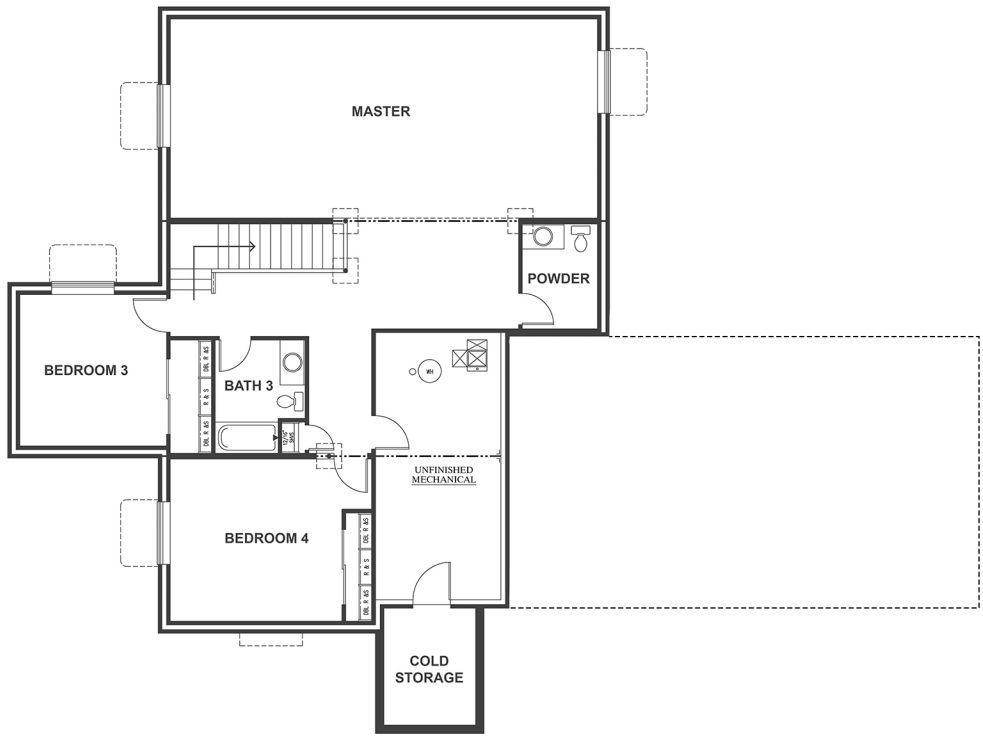

OPTIONAL BASEMENT

MAIN LEVEL

DOLORES PEAK

FINISHED BASMENT

3,246 SQ FT

Ranch | 4 Bedrooms | 3.5 Baths | 3 Car Garage

DOLORES PEAK

UNFINISHED BASMENT

1,760 SQ FT

Ranch | 2 Bedrooms | 2 Baths | 3 Car Garage