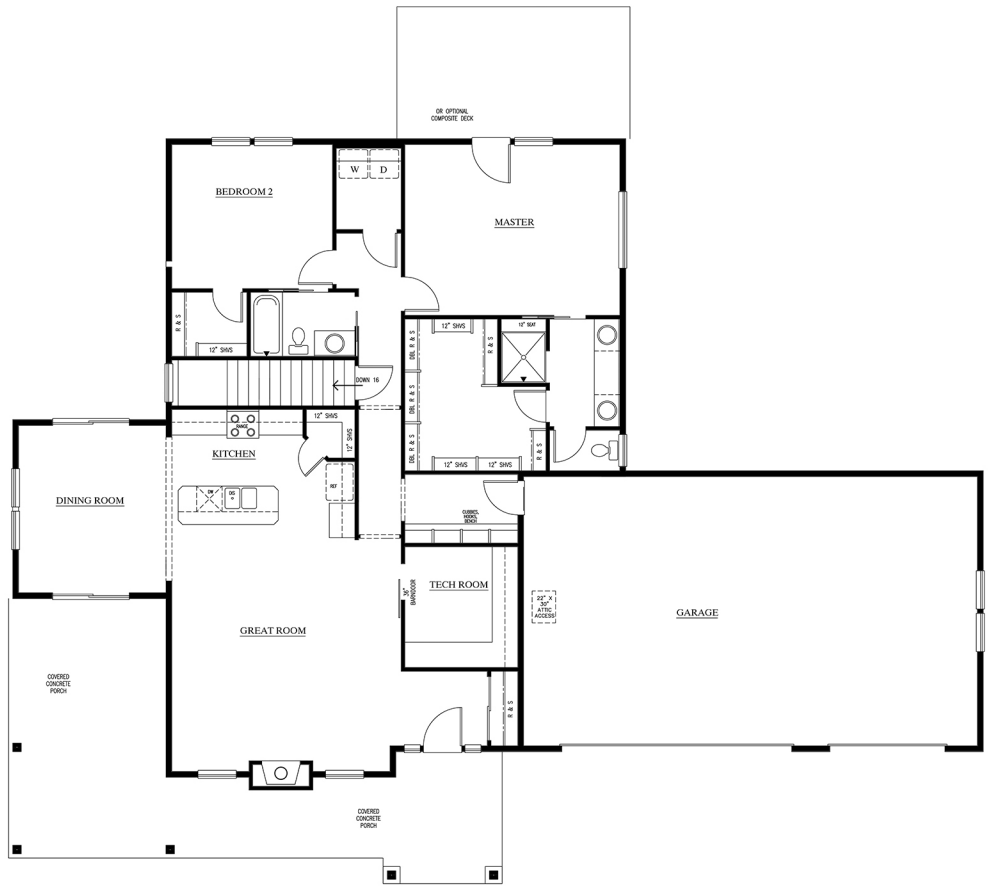

OPTIONAL BASEMENT

MAIN LEVEL

DOLORES PEAK

FINISHED BASMENT

3,246 SQ FT

Ranch | 4 Bedrooms | 3.5 Baths | 3 Car Garage

DOLORES PEAK

UNFINISHED BASMENT

1,760 SQ FT

Ranch | 2 Bedrooms | 2 Baths | 3 Car Garage