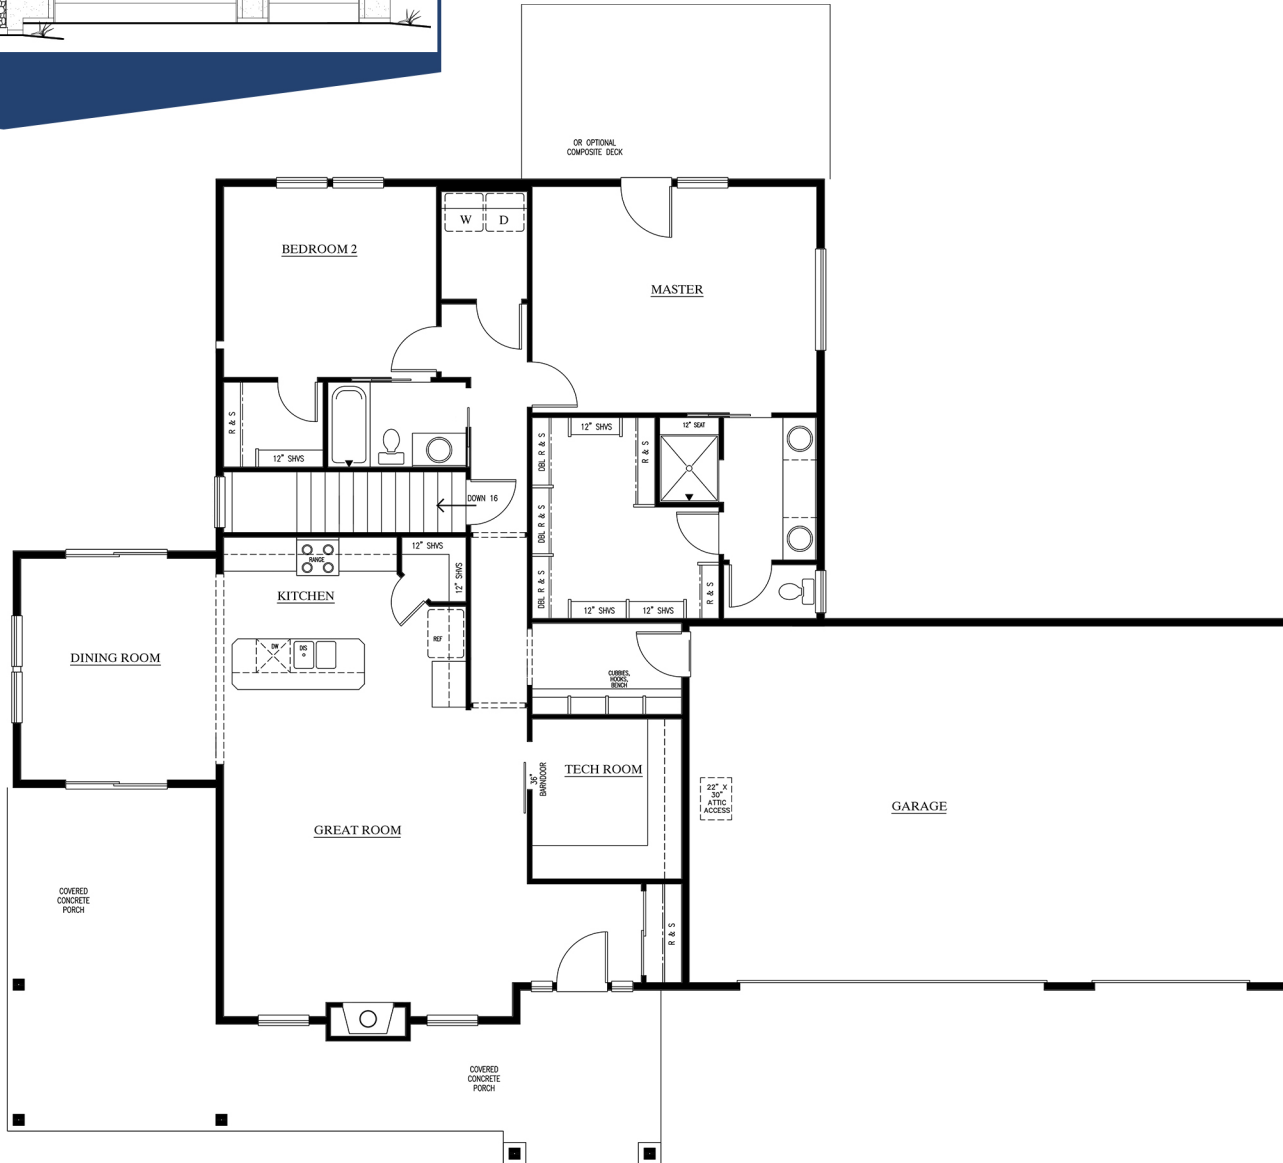

OPTIONAL BASEMENT

MAIN LEVEL

DOLORES PEAK

FINISHED BASMENT

3,246 SQ FT

Ranch | 4 Bedrooms | 3.5 Baths | 3 Car Garage

DOLORES PEAK

UNFINISHED BASMENT

1,760 SQ FT

Ranch | 2 Bedrooms | 2 Baths | 3 Car Garage